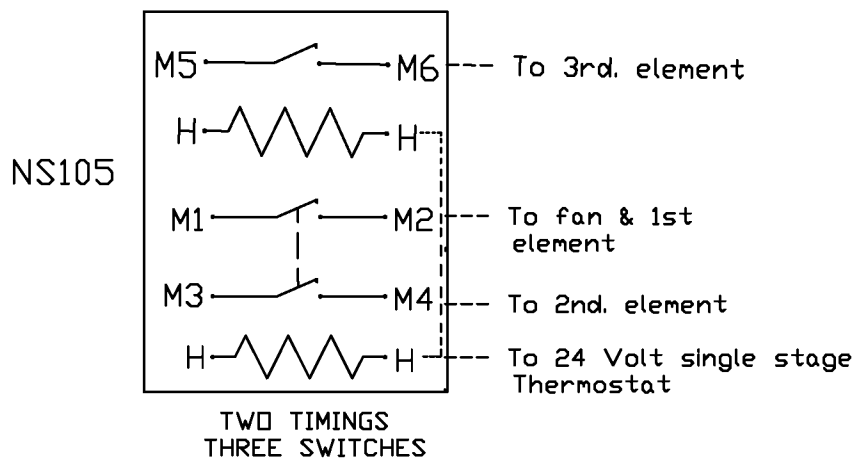

Wiring diagram for 3 ELEMENT furnace

48A switching & combination fan switch

Wiring diagram for 4 ELEMENT furnace

48A switching with single stage thermostat