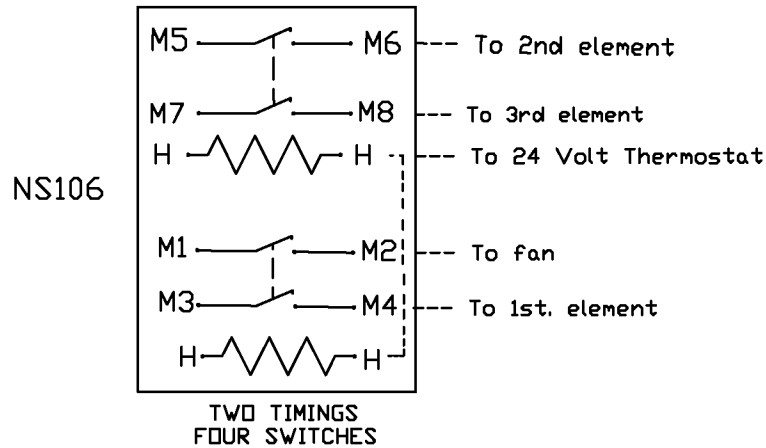

Wiring diagram for 3 ELEMENT furnace

48A switching with single stage thermostat

25A or 48A Switching with two stage
Thermostat option after 2nd element